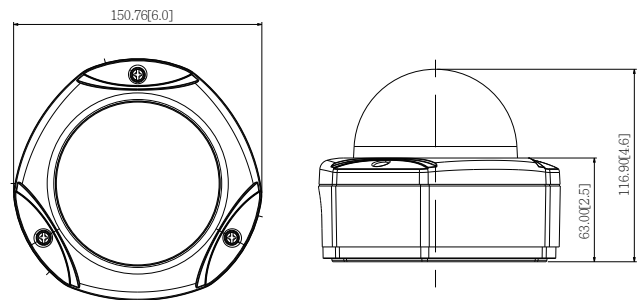

PHOTO INDICATION

- 1 Reset Button
- 2 MicroSDHC Card
- 3 Slot Ethernet Port

DIMENSION DIAGRAM

Unit: mm [inch]

ACCESSORY OPTIONS

Dome Cover		
PDCX-1101		4-inch, smoke, vandal proof

Popular Mounting Solutions		
Surface	Accessories not required	
Wall	PMAX-0308	
Pendant	PMAX-0101 PMAX-0103	
Corner	PMAX-0101 PMAX-0303 PMAX-0402	
Pole	PMAX-0101 PMAX-0303 PMAX-0503	
Flush	PMAX-1003	

• Interface

Local Storage	MicroSDHC memory card slot (card not included)
---------------	--

• General

Power Source / Consumption	PoE Class 2 (IEEE802.3af) / 3.29 W (IR on)
Weight	975 g (2.15 lb)
Dimensions (Ø x H)	150.76 mm x 116.9 mm (6" x 4.6")
Environmental Casing	Weatherproof (IP66 rated); Vandal proof (IK10 rated); Transparent dome cover
Mount Type	Surface, Pendant, Wall, Corner, Pole, Flush
Starting Temperature	-20°C ~ 50°C (-4°F ~ 122°F)
Operating Temperature	-40°C ~ 50°C (-40°F ~ 122°F)
Operating Humidity	10% ~ 85% RH
Approvals	CE (EN 55022 Class B, EN 55024), FCC (Part15 Subpart B Class B), IK10, IP66