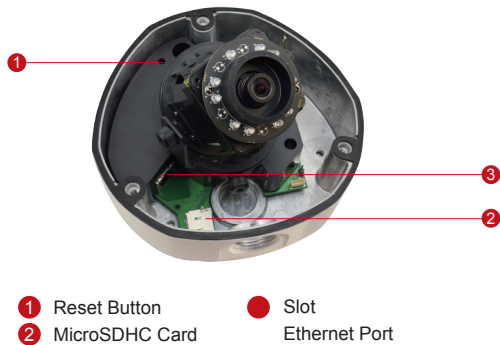

D71

1MP Outdoor Dome with D/N, IR, Fixed lens

- Progressive Scan CMOS
- Day and night function with mechanical IR cut filter
- Minimum illumination 0 lux with IR LED on
- Built-in f2.93mm / F2.0 Megapixel fixed lens
- 30 fps at 1280 x 720 resolution
- Selectable H.264 HP, MJPEG compressions with dual streaming
- Video motion detection
- Vandal proof IK10 rated and weatherproof IP66 rated casing
- MicroSDHC card slot for local storage
- Powered by PoE Class 2

PHOTO INDICATION

- 1 Reset Button
- 2 MicroSDHC Card
- 3 Slot Ethernet Port

DIMENSION DIAGRAM

Unit: mm [inch]

ACCESSORY OPTIONS

Dome Cover		
PDCX-1101		4-inch, smoke, vandal proof

Popular Mounting Solutions		
Surface	Accessories not required	
Wall	PMAX-0308	
Pendant	PMAX-0101 PMAX-0103	
Corner	PMAX-0101 PMAX-0303 PMAX-0402	
Pole	PMAX-0101 PMAX-0303 PMAX-0503	
Flush	PMAX-1003	

* For more mounting solutions, please refer to Project Planner on www.acti.com

PRODUCT SPECIFICATION**D71****• Device**

Device Type	Outdoor Dome Camera
Image Sensor	Progressive Scan CMOS
Sensor Size	1/4"
Day / Night	Yes
Minimum Illumination	Color: 0.1 lux at F2.0 (30 IRE, 2400°K); B/W: 0 lux (IR LED on)
Color to B/W switch	ISP based switch, configurable
Mechanical IR Cut Filter	Yes
IR Sensitivity Range	700~1100nm
IR LED	IR LED x 10 (850nm)
IR Working Distance	15 m (0 lux, 30 IRE, Max exposure gain)
Electronic Shutter	1/5 ~ 1/2,000 sec (manual mode); 1/5 ~ 1/10,000 sec (auto mode)